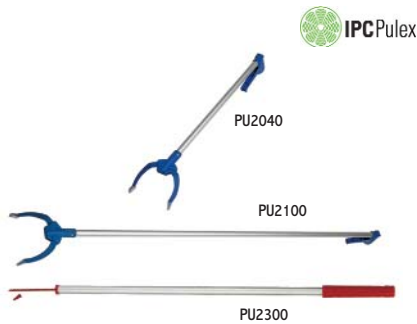

- PUSUP4S 4" scraper
- PUSUP4S-25 4"x12" scraper
- PUSUP4S-120 4"x48" scraper
- PUSUP4B Pk. 10 blades

IPC Pulex

TOOL HOLSTERS

Tool holsters for T-bars and window squeegees.

- PU1045 Leather holster
- PU4010 TUBEX® plastic holster

IPC Pulex

WINDOW WASHING BUCKET

Resistant plastic bucket with optional wheels.

- PU5524-U 18" wide plastic bucket
- PU5524-OC Pk/4 Wheels for plastic bucket

ACCESSORIES

GENERAL CLEANING

IPC Pulex

PAPER AND TRASH CLAMPS AND SPEAR